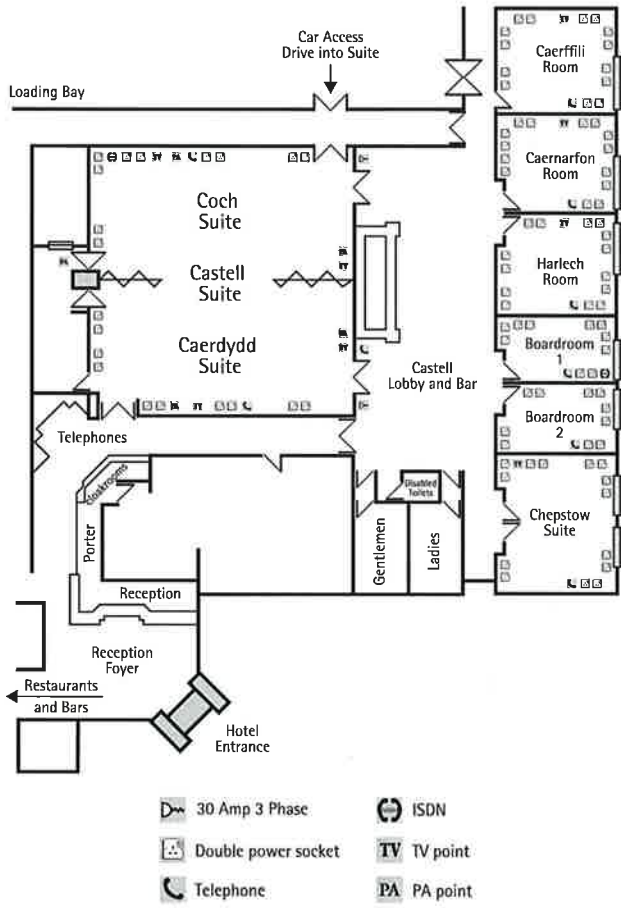

Function Room Layouts

Ground Floor

Chepstow Suite